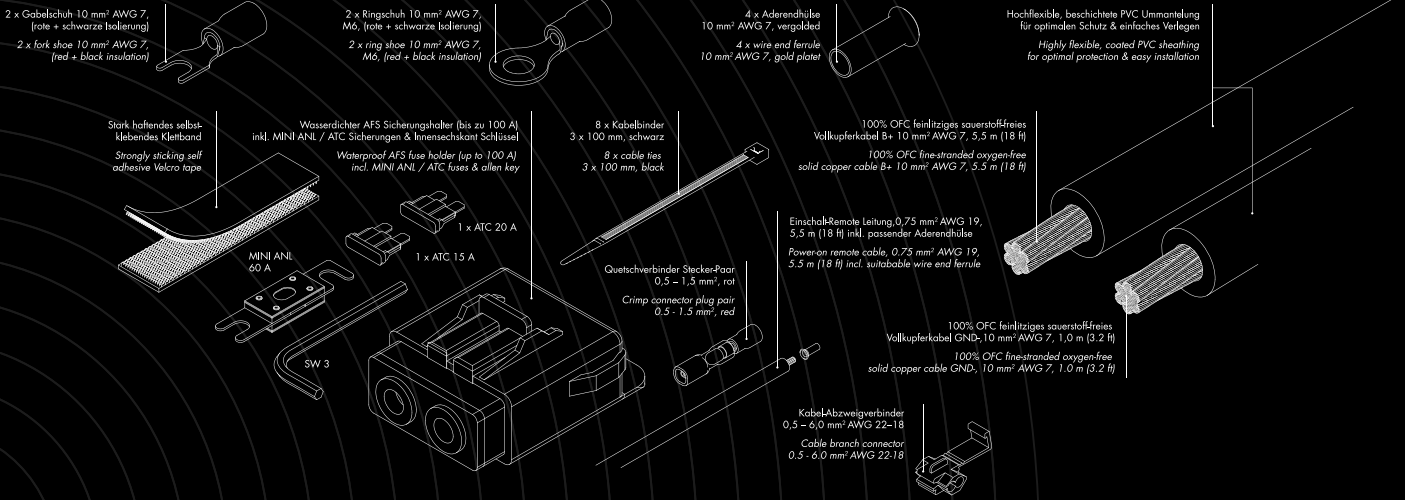

## FETON PCC 10

#80.013

HIGH PERFORMANCE POWER CONNECTION CABLE KIT | 10 mm<sup>2</sup> AWG 7 | 5.5 m | 18 ft

## FETON PCC 20

#80.014

HIGH PERFORMANCE POWER CONNECTION CABLE KIT | 20 mm<sup>2</sup> AWG 4 | 5.5 m | 18 ft