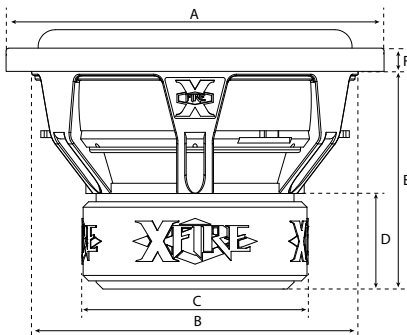

XFR Series Subwoofers; work hard, play hard.

Dimensions

	XF121/122
Diameter A	13" - 329mm
Diameter B	11.2" - 284mm
Diameter C	7.4" - 187mm
Height D	2.8" - 70mm
Height E	6.6" - 168mm
Height F	0.7" - 17,5mm