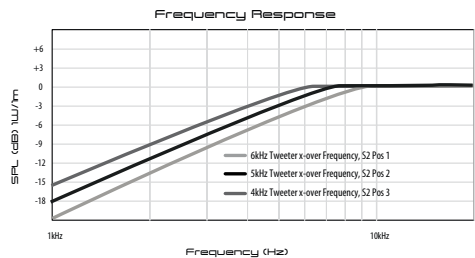

Tweeter frequency settings

XFIRE AUDIO limited warranty.

U.S.A. warranty: 90 days. (1 year if installed by an authorized dealer.)

What is covered: This warranty applies only to XFIRE AUDIO products sold to consumers by authorized dealers in the U.S.A. Products purchased by consumers from an authorized dealer in another country are covered only by that country's distributor.

Who is covered: The original purchaser of XFIRE AUDIO product bought from an authorized dealer in the U.S.A. To receive warranty, the original purchaser must provide a copy of the receipt with customer name, dealer, XFIRE model purchased with the date of purchase. Please retain all receipts for warranty purposes should they be needed. Warranty is not transferable.

Products found to be defective during the warranty period will be replaced (with a product deemed equivalent) at the discretion of XFIRE AUDIO.

What is NOT covered:

- Abuse (including burnt voice coils) improper installation, operating product other than which it was designed, water damage, theft, product damage from vehicle accidents, or shipping damages.
- Any costs incurred for removal or reinstallation.
- Any product with altered, defaced or removed serial numbers.
- Damage to other components.
- Products purchased from unauthorized dealers, retailers or internet sites.

Buyers beware of the Internet. ANY XFIRE AUDIO product bought online that is NOT from an AUTHORIZED dealer will void any and all warranty. Limit on implied warranties: Any implied warranties including warranties of fitness for use and merchantability are limited in duration to the period of the express warranty set forth above. Some states do not allow limitations on the length of an implied warranty, thus limitations may not apply. No person shall assume for XFIRE AUDIO any other liability in connection with the sale of products.

Obtaining warranty: Contact your local authorized dealer.

Should you need additional assistance please email XFIRE AUDIO : salesusa@xfireaudio.com or call us 855-77-XFIRE.

© 2016 XFIRE AUDIO © LLC. All rights reserved.

"XFIRE AUDIO", "LIFE AMPLIFIED", and "THE NEW BREED OF MOBILE AUDIO" are either registered trademarks or trademarks of XFIRE AUDIO LLC.