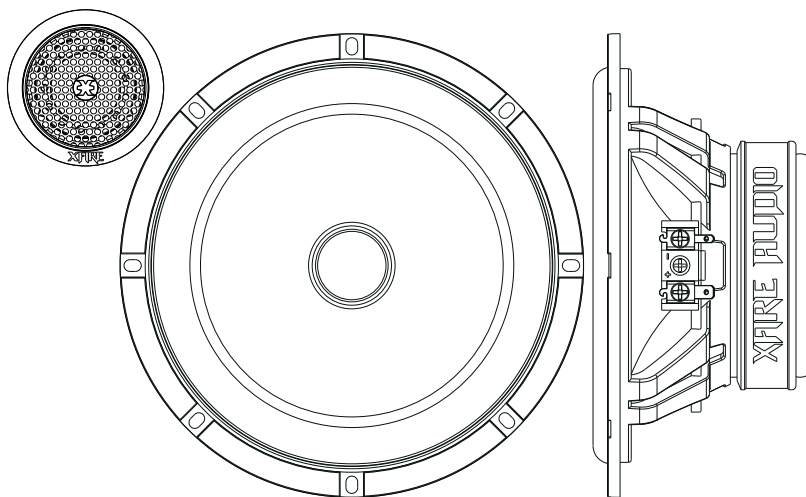

XFIRE

AUDIO

Reference Audio Redefined
Hear What You've Been Missing

XFR652S
6.5" 2-way Component System
Owners Manual

XFIREAUDIO.COM