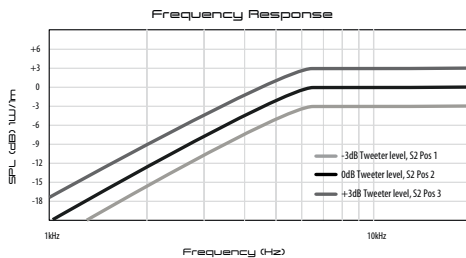

Reference Audio Redefined

Passive x-over tweeter settings

	Position 1	Position 2	Position 3
Switch S1 Tweeter Level	-3dB	0dB	+3dB
Switch S2 Tweeter Frequency	6kHz High Pass	5kHz High Pass	4kHz High Pass

Tweeter level settings