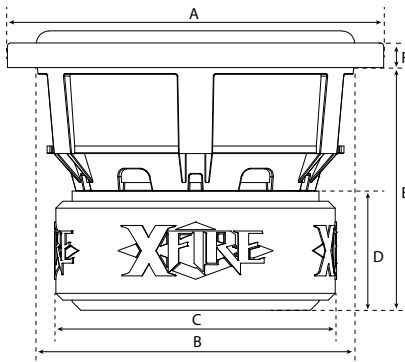

XFR Series Subwoofers; work hard, play hard.

Dimensions

	XFIRE61/62
Diameter A	7.1" - 181mm
Diameter B	6" - 152mm
Diameter C	5.5" - 140mm
Height D	2" - 51mm
Height E	4.2" - 106mm
Height F	0.5" - 13.5mm

Specifications