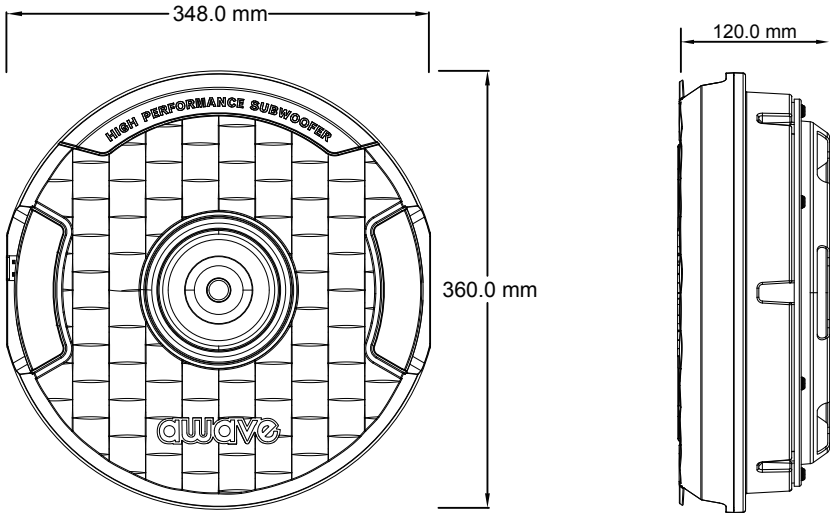

PRODUCT DIMENSIONS

awave

Oaktree
www.gzoaktree.cn

Guangzhou Oaktree Trading Co. Ltd

Tel: 020-37684200

WeChat Account: gzoaktree2013

Website: www.awave.com.cn www.gzoaktree.cn

Address: 1/F XINHUA AUTOMOTIVE SUPPLIES HITEC MAIN SHOP D213 GUANGZHOU CHINA