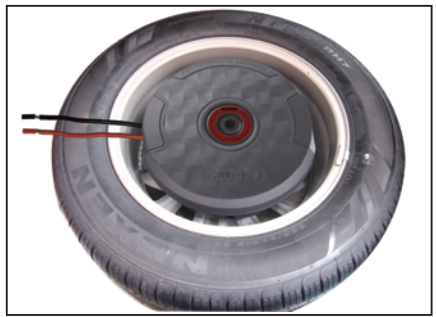

All specifications subject to change without notice

Features

Sealed cast aluminum enclosure.Plug and Play connection system, easy to hook up. Easy installation and removal.

INSTALLATION GUIDE

NOTE: This subwoofer maybe installed only in the spare wheel well,and it is designed to fit inside an above 15-inches rim spare tire!

Fig.1:

- A. First thing make sure this subwoofer can fit into your spare tire well.
- B. Clean the trunk of the vehicle.
- C. Remove the trunk flooring and foam pad to get the spare tire.
(Two examples of installation methods)

Fig.2:

Using fix bolt(supplied)

- A:Thoroughly clean the spare tire.
- B:Move the original bolt of fixing the spare tire.

Fig.3:

Using fix bolt and ABS Nut(supplied)

- A:Thoroughly clean the spare tire.
- B:Replace the original spare fixing nut with supplied one.

Fig.4:

Fix Spare tire passive subwoofer

- A:Insert the amplifier input terminal.(supplied)
- B:Fix the subwoofer with supplied bolt.

PRODUCT DIMENSIONS

awave

Oaktree
www.gzoaktree.cn

Guangzhou Oaktree Trading Co. Ltd